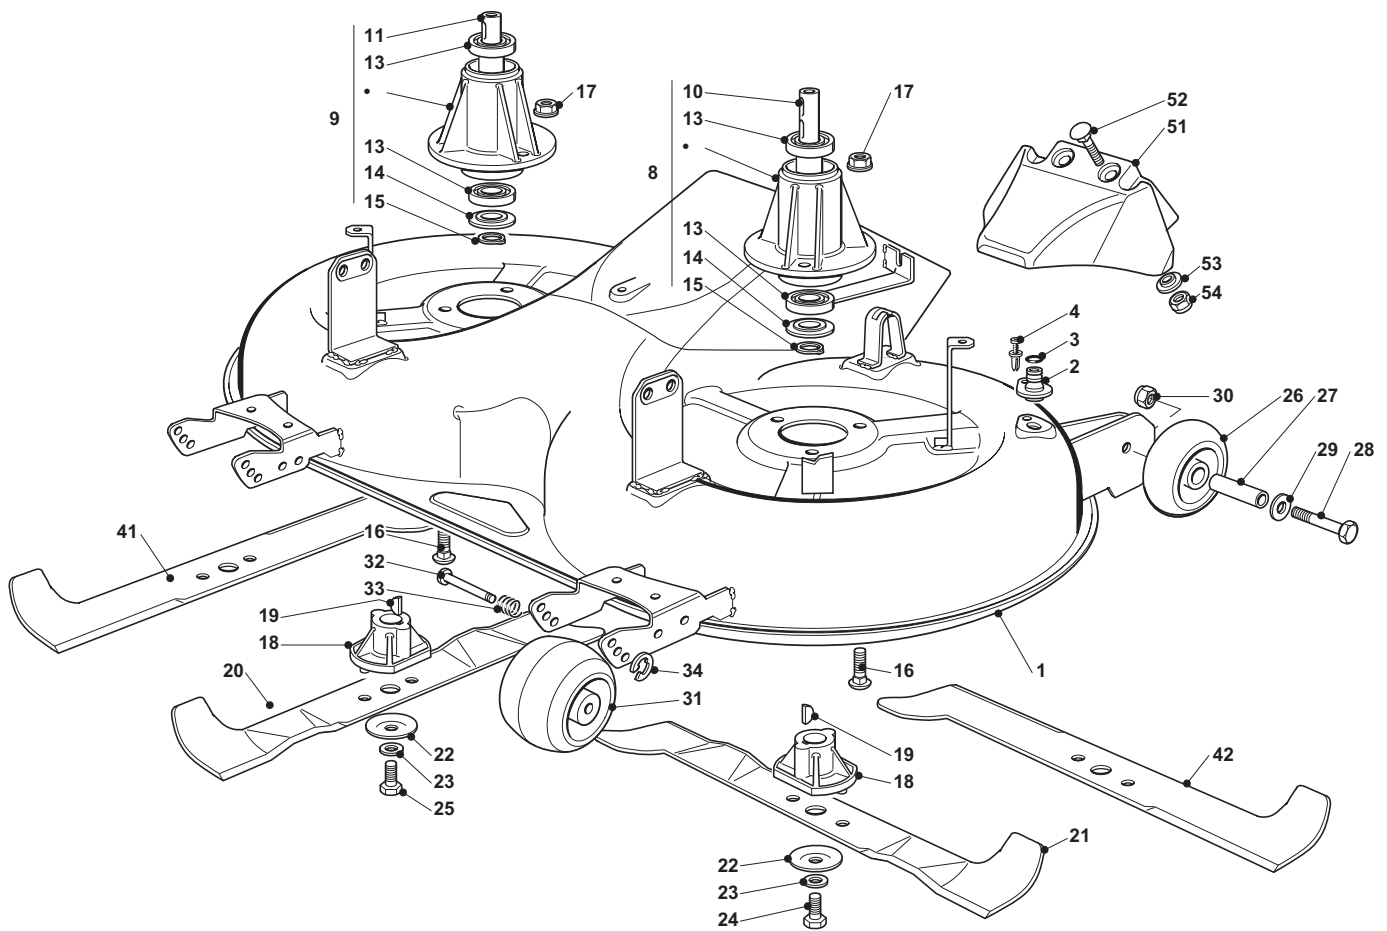

ESTATE ROYAL PRO

ESTATE ROYAL PRO

Pos. Fig.	Antal Quantity	Art No Part No	Benämning	Description	Anmärkning Notes
1	1	382564133/0	Cutting Plate Yellow	Cutting Plate Yellow	
2	2	25033060/0	Water Hose Connection	Water Hose Connection	
3	2	19035000/0	O-ring	Or Ring	
4	2	12500030/0	Rivet	Rivet	
8	1	82207200/1	Main Shaft Support	Main Shaft Support	
9	1	82207201/2	Fläns	Secondary Shaft Support	
10	1	25020800/1	Knivaxel	Main Blade Shaft	
11	1	25020801/2	Knivaxel	Secondary Blade Shaft	
13	4	19216032/0	Kullager	Bearing	
14	2	25160501/0	Dammskydd	Dust Cover	
15	2	12609260/0	Seeger	Seeger	
16	6	12818700/0	Skruv	Screw	
17	6	12154210/0	Mutter	Nut	
18	2	25463200/0	Knivfäste	Blade Hub	
19	2	12139100/0	Kil	Feather, Crankshaft Ø 22.2	
20	1	82004348/0	Kniv	Right Blade Mulching, Winged (Mod. 102)	
21	1	82004347/0	Kniv	Left Blade Mulching, Winged (Mod. 102)	
22	2	22160400/0	Dammskydd	Dust Cover	
23	2	12523080/0	Bricka	Washer	
24	1	12735694/0	Skruv	Screw	
25	1	12735695/1	Skruv	Screw	
26	2	182700003/0		Anti Scalp Wheel Ø 80	
27	2	25510072/0	Distans	Spacer	
28	2	12692050/0	Skruv	Screw	
29	2	12523060/0	Bricka	Washer	
30	2	12293201/0	Mutter	Nut	
31	2	182700004/0	Anti Scalp Wheel Ø 100	Anti Scalp Wheel Ø 100	
32	2	125510121/0	Stift	Pin	
33	2	22450115/0	Fjäder	Spring	
34	2	12000930/0	Avgasrör	Crown Fastener	
41	1	82004341/1	Kniv	Right Blade, Winged (Mod. 102)	
42	1	82004340/1	Kniv	Left Blade, Winged (Mod. 102)	
51	1	325140100/0	Deflektor	Deflector	
52	2	12815210/0	Skruv	Screw	
53	2	25038002/1	Bussning	Bush	
54	2	12154510/0	Mutter	Nut