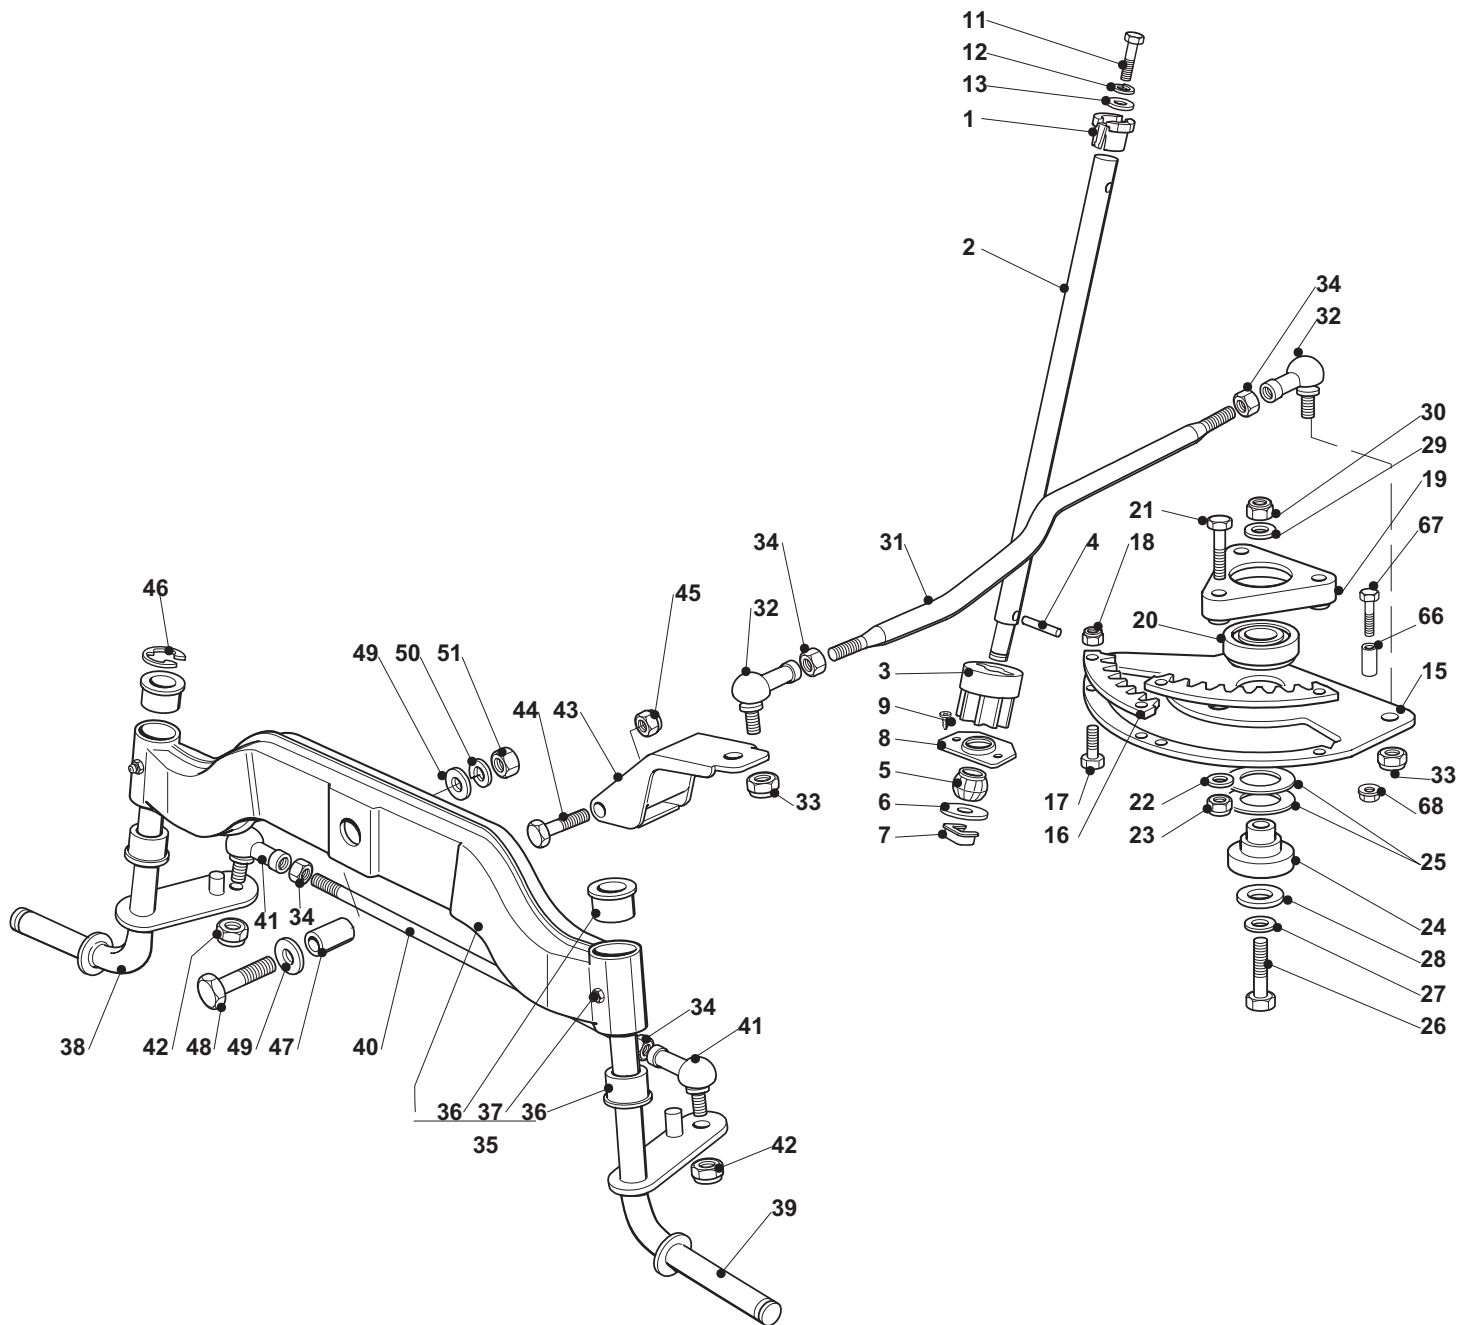

ESTATE ROYAL PRO

ESTATE ROYAL PRO

Pos. Fig.	Antal Quantity	Art No Part No	Benämning	Description	Anmärkning Notes
1	1	25038004/0	Kompass	Bush	
2	1	125520010/0	Steering Column	Steering Column	
3	1	25570001 /€	Drev	Pinion	
4	1	112714300/0	Skruv	Dowel	
5	1	25743000/0	Ledkåpa, Vä+Hö	Joint	
6	1	12521370/0	Bricka	Washer	
7	1	12436030/0	Trombocyt	Plate	
8	1	325785213/1	Stöd	Support	
9	2	12729601/1	Skruv	Screw	
10	1	112620250/0	Stift	Pin	
11	1	12691800/0	Skruv	Screw	
12	1	12583500/0	Bricka	Grower	
13	1	12523060/0	Bricka	Washer	
15	1	325735523/0	Steering Shaft	Steering Shaft	
16	2	325150000/0		Rack	
17	4	12791213/1	Skruv	Screw	
18	4	12154510/0	Mutter	Nut	
19	1	325774453/0	Fäste	Clamp	
20	1	119216047/0	Kullager	Bearing	
21	3	12691100/0	Skruv	Left Screw	
22	3	12523060/0	Bricka	Washer	
23	3	12155000/0	Mutter	Nut	
24	1	125510120/0	Stöd	Support	
25	2	22672153/0	Bricka	Washer	
26	1	12692395/0	Skruv	Screw	
27	1	12523080/0	Bricka	Washer	
28	1	12521390/0	Bricka	Washer	
29	1	12523080/0	Bricka	Washer	
30	1	12156602/0	Mutter	Nut	
31	1	25033003/1	Stång	Steering Rod	
32	2	122746616/0	Mutter	Joint	
32	2	22746600/0	Ledkåpa, vä+hö	Joint	
33	2	122746609/0	Mutter	Joint	
34	4	12156602/0	Mutter	Nut	
35	1	82034001/3	Equalizer With Bush (With 36 + 37)	Equalizer With Bush And Lubricator	
36	4	25034002/1	Bussning	Brass	
37	2	12379511/0	Smörjnippl	Grease Dispenser	
38	1	82230361/0	Right Stub Axle	Right Stub Axle	
39	1	82230359/0	Left Stub Axle	Left Stub Axle	
40	1	25840001/0	Stång	Tie Rod	
41	2	122746616/0	Mutter	Joint	
42	2	12156602/0	Mutter	Nut	
43	1	82318185/0	Spak	Lever	
44	1	12692395/0	Skruv	Screw	
45	1	12155000/0	Mutter	Nut	
46	1	12001000/0	Låsring	Snap Ring	
47	1	25160005/0	Distans	Spacer	
48	1	12694100/0	Skruv	Screw	
49	2	12521390/0	Bricka	Washer	
50	1	12587900/0	Grower	Grower	
51	1	12295800/0	Mutter	Nut	
66	1	22167840/0	Distans	Spacer (Wheels 15")	
67	1	12691200/0	Skruv	Right Screw	
68	1	12293201/0	Mutter	Nut