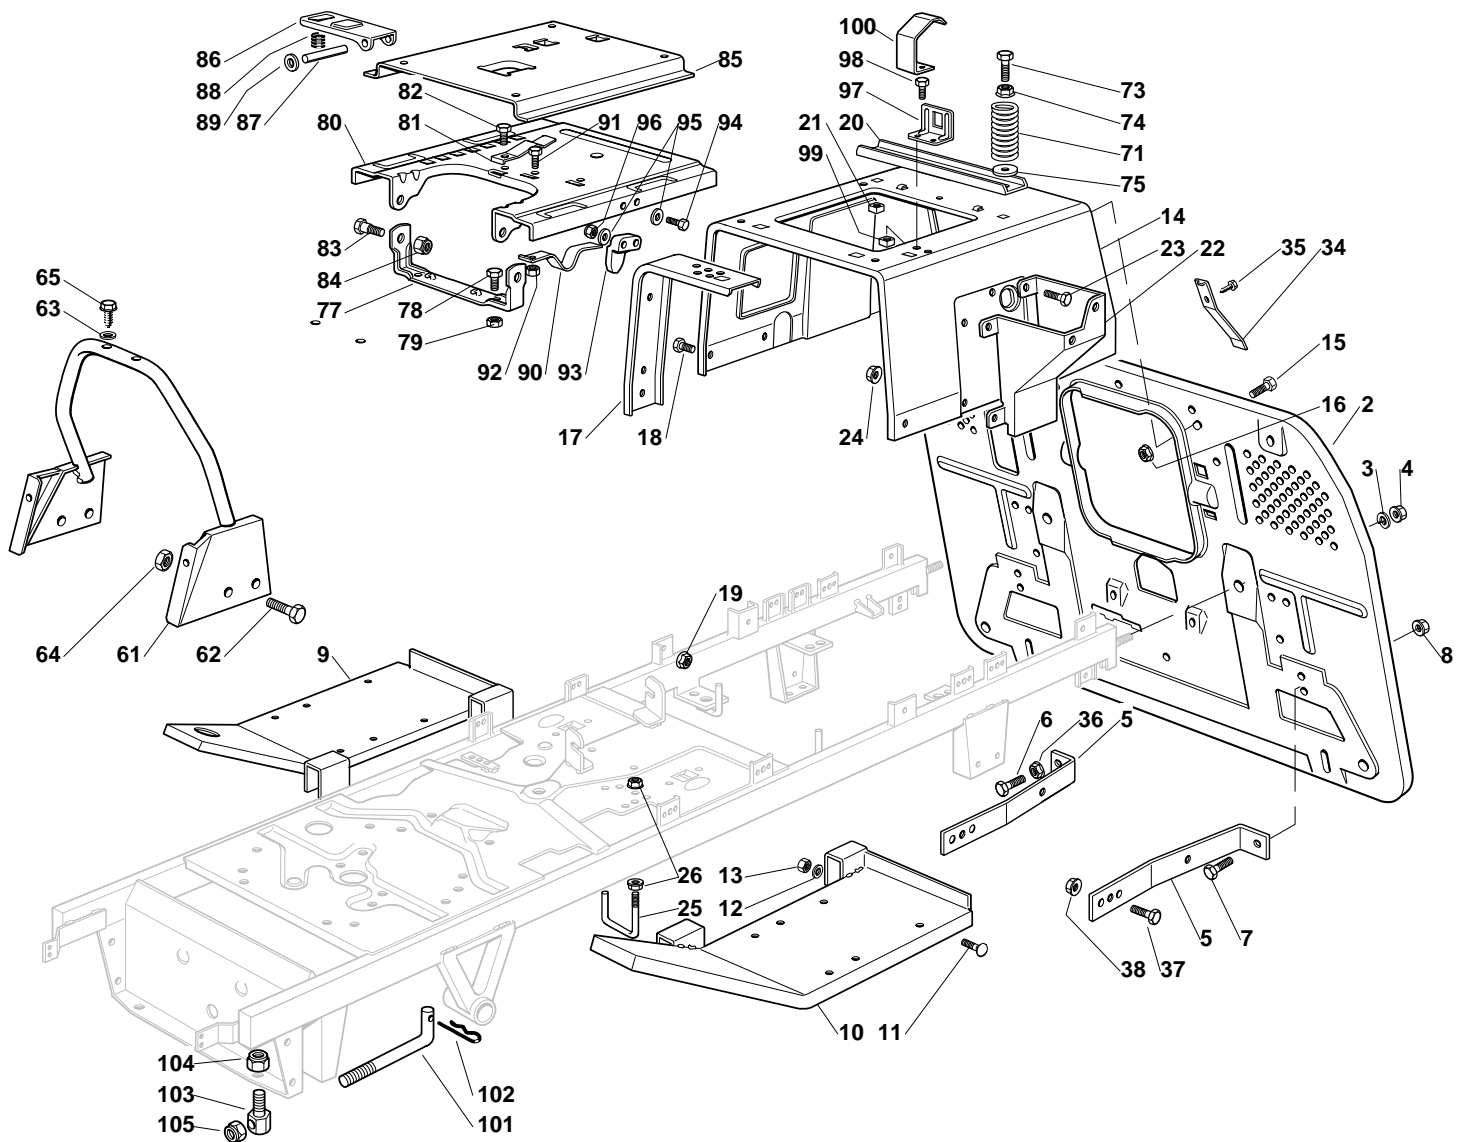

ESTATE ROYAL PRO

ESTATE ROYAL PRO

Pos. Fig.	Antal Quantity	Art No Part No	Benämning	Description	Anmärkning Notes
3	2	12585100/0	Grower	Grower	
4	2	12295200/0	Mutter	Nut	
5	2	25774273/1	Reduktion	Stiffening	
6	1	12691100/0	Skruv	Left Screw	
7	3	12793102/0	Skruv	Screw	
8	4	12293201/0	Mutter	Nut	
9	1	382510041/2	Fotsteg-hö Stöd	Right Footboard Support	
10	1	382510043/2	Fotsteg-Vä Stöd	Left Footboard Support	
11	4	12815245/0	Skruv	Screw	
12	4	12523040/0	Bricka	Washer	
13	4	12154510/0	Mutter	Nut	
14	1	325785133/4	Seat Support	Seat Support	
15	5	12791011/0	Skruv	Screw	
16	5	12292102/0	Mutter	Nut	
17	2	25650065/0	Reduktion	Stiffening	
18	6	12791011/0	Skruv	Screw	
19	6	12292102/0	Mutter	Nut	
20	1	25650067/0	Reduktion	Stiffening	
21	2	12360420/0	Mutter	Nut	
22	1	325785137/1	Stöd	Support	
23	4	12791011/0	Skruv	Screw	
24	4	12292102/0	Mutter	Nut	
25	1	25580019/0	Remstyrning	Belt Guide (Hydro)	
26	2	12292102/0	Mutter	Nut	
34	1	25430238/0	Fjäder	Spring	
35	1	12731580/0	Skruv	Screw	
36	1	12293200/0	Mutter	Nut	
37	2	12793102/0	Skruv	Screw	
38	2	12293201/0	Mutter	Nut	
61	1	382650045/0	Chassi	Chassis	
62	4	12792611/0	Skruv	Screw	
63	2	12521330/0	Bricka	Washer	
64	4	12292102/0	Mutter	Nut	
65	2	12731350/0	Skruv	Screw	
71	2	125430257/1	Fjäder	Spring	
73	2	25943001/0	Skruv	Screw	
74	2	12293201/0	Mutter	Nut	
75	2	12523070/0	Bricka	Washer	
77	1	82774207/0	Seat Clamp Support	Seat Clamp Support	
78	2	12792611/0	Skruv	Screw	
79	2	12293201/0	Mutter	Nut	
80	1	25785149/2	Lufffilterhus	Fixed Seat Supp.	
81	1	25430203/0	Fjäder	Spring	
82	1	12731580/0	Skruv	Screw	
83	2	22524970/2	Stift	Pin	
84	2	12155010/0	Mutter	Nut	
85	1	325785147/1	Seat Support	Seat Support	
86	1	325318109/1	Spak	Stop Lever	
87	1	25510000/0	Stift	Pin	
88	1	125430202/1	Fjäder	Spring	
89	2	12604897/0	Bricka	Washer	
90	1	25430223/2	Fjäder	Spring	
91	1	12789000/0	Skruv	Screw	
92	1	12154330/0	Mutter	Nut	
93	1	25060033/0	Fäste	Cam	
94	2	12815050/0	Skruv	Screw	
95	4	12521320/0	Bricka	Washer	
96	2	12154330/0	Mutter	Nut	
97	1	25755025/1	Fästvinkel	Bracket	
98	2	12735110/0	Skruv	Screw	
99	2	12437502/0	Trombocyt	Plate	
100	1	25430255/0	Fjäder	Spring	
101	2	125510119/0	Stång	Tie Rod	
102	2	24487997/0	Bricka	Washer	
103	2	25510040/1	Stift	Pin	
104	2	12155000/0	Mutter	Nut