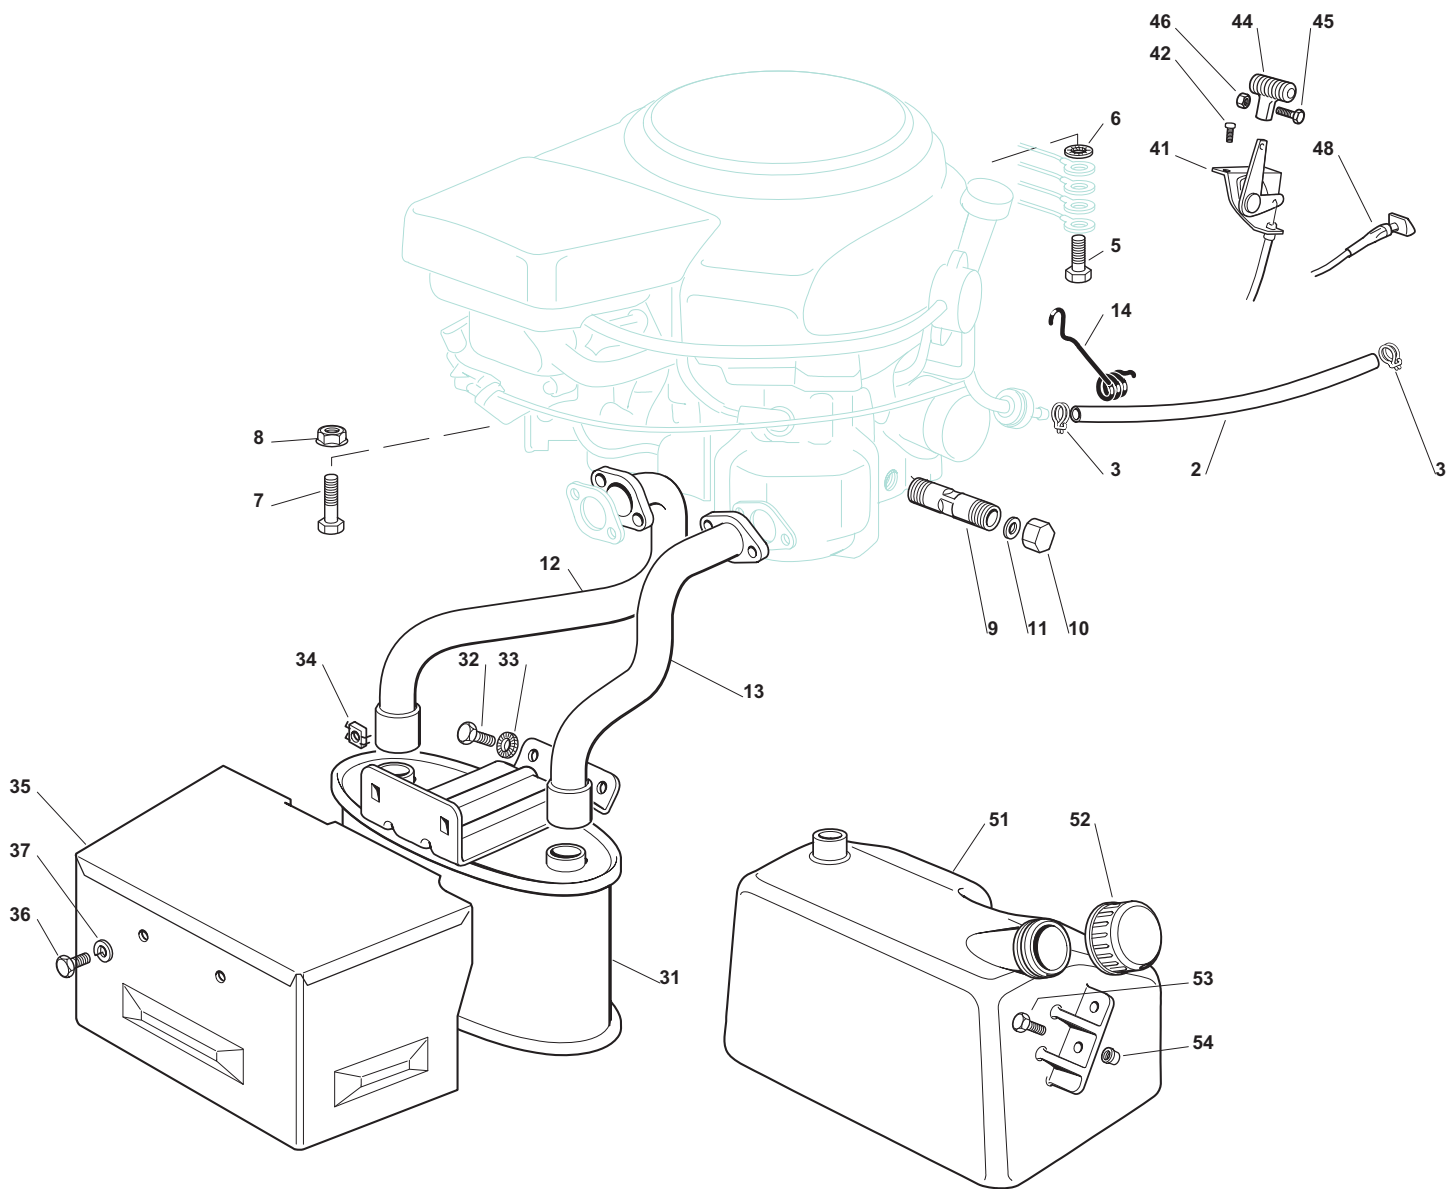

ESTATE ROYAL PRO

ESTATE ROYAL PRO

Pos. Fig.	Antal Quantity	Art No Part No	Benämning	Description	Anmärkning Notes
2	1	25869027/1	Vevstake	Connecting Tube	
3	2	18375051/1	Slangklämma	Fair Led	
5	1	12735599/0	Skruv	Screw	
6	1	12540260/0	Bricka	Washer	
7	4	12691115/0	Skruv	Left Screw	
8	4	12154210/0	Mutter	Nut	
9	1	25598052/0	Oil Discharge Extension	Oil Discharge Extension	
10	1	18737849/0	Lock	Oil Cap	
11	1	18401001/1	Tätningring	Oil Seal	
12	1	18738221/0	Avgasrör	Exhaust Right Tube	
13	1	18738222/0	Avgasrör	Exhaust Left Tube	
14	1	27430562/0	Fjäder	Spring	
31	1	82750003/0	Ljuddämpare	Muffler	
32	2	12793102/0	Skruv	Screw	
33	2	12540260/0	Bricka	Washer	
34	2	12360425/0	Mutter	Nut	
35	1	82598005/2	Skydd	Guard	
36	2	12792611/0	Skruv	Screw	
37	2	12583500/0	Bricka	Grower	
41	1	82000201/2	Gasreglage	Accelerator	
42	2	125943012/0	Skruv	Screw	
44	1	25394501/0	Knopp	Knob	
45	1	12726388/0	Stift	Screw	
46	1	12290800/0	Mutter	Nut	
48	1	25090001/2	Chokeregglage	Choke Control	
51	1	25735110/3	Tank	Tank	
52	1	25795000/1	Lock	Cap	
53	2	12788910/0	Skruv	Screw	
54	2	12500092/0	Rivet	Rivet	
61	1	33567000/0	Relay	Relay	
62	2	12791500/0	Skruv	Screw	
63	2	12521330/0	Bricka	Washer	
64	2	12521330/0	Bricka	Washer	
65	2	12582100/0	Bricka	Washer	
66	2	12292100/0	Mutter	Nut