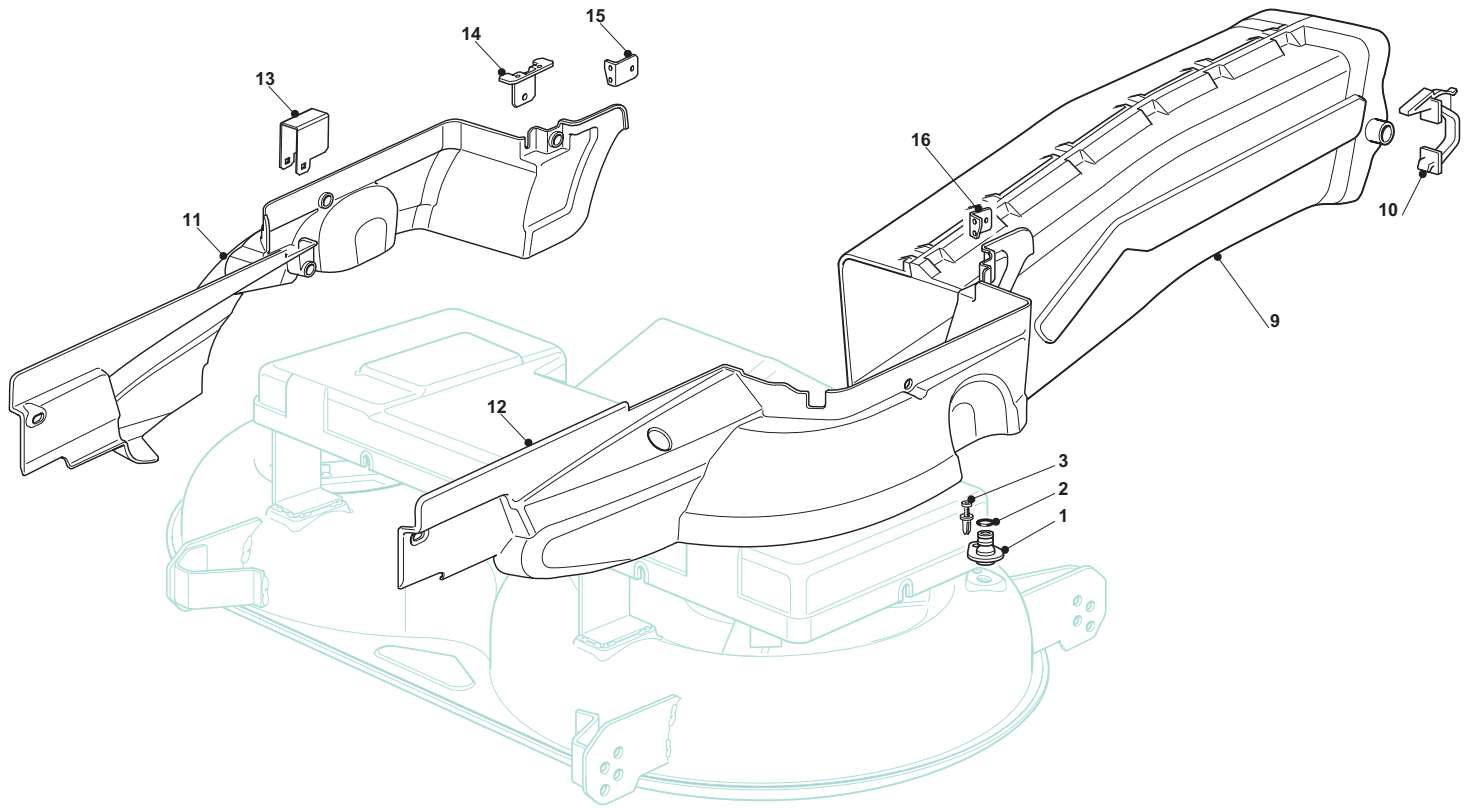

ESTATE ROYAL PRO

ESTATE ROYAL PRO

Pos. Fig.	Antal Quantity	Art No Part No	Benämning	Description	Anmärkning Notes
1	2	25033060/0	Water Hose Connection	Water Hose Connection	
2	2	19035000/0	O-ring	Or Ring	
3	2	12500030/0	Rivet	Rivet	
9	1	382108016/1	Inmatningstratt	Conveyor	
10	2	25774373/0	Fäste	Clamp	
11	1	325060144/0	Skydd	Protection	
12	1	325060145/0	Skydd	Protection	
13	2	325774267/0	Fäste	Clamp	
14	2	325774423/0	Fäste	Clamp	
15	1	325774425/0	Fäste	Clamp	
16	1	325774421/0	Fäste	Clamp