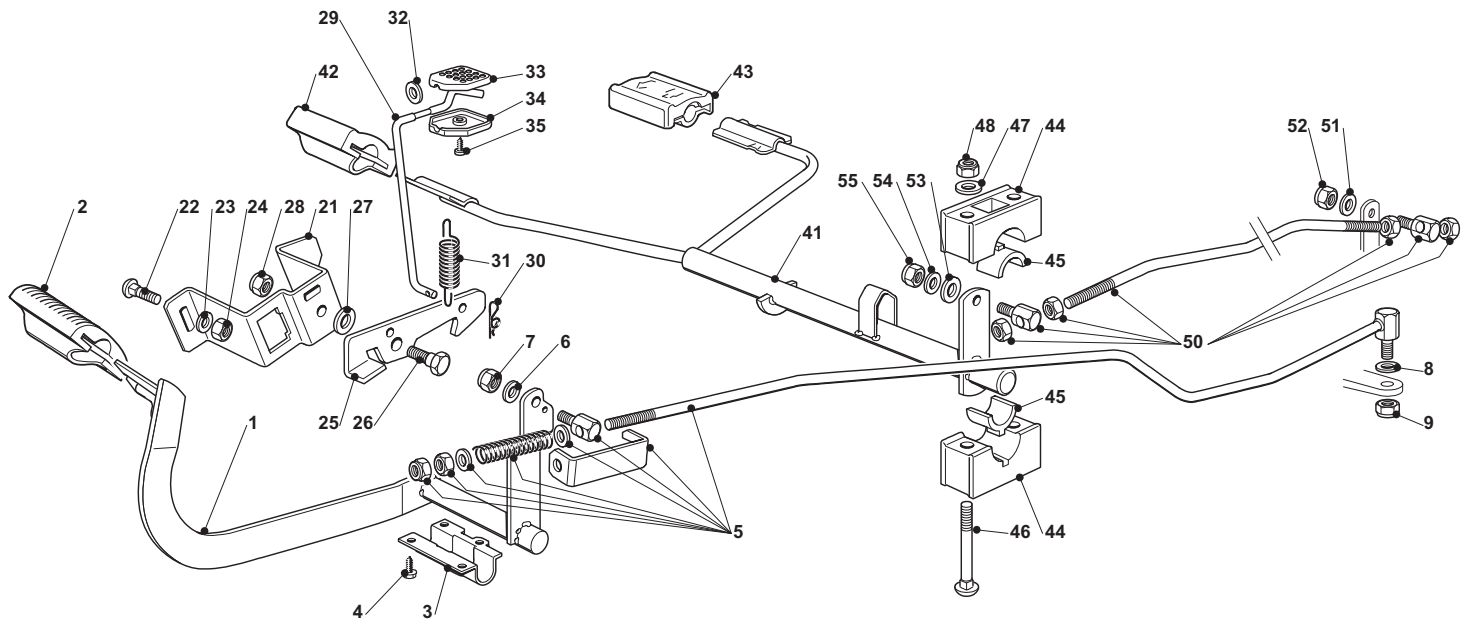

ESTATE ROYAL PRO

ESTATE ROYAL PRO

Pos. Fig.	Antal Quantity	Art No Part No	Benämning	Description	Anmärkning Notes
1	1	82500011/2	Pedal	Pedal	
2	1	325110416/0	Clamp Cover	Clamp Cover	
3	1	325547081/2	Trombocyt	Plate	
4	4	12731601/0	Skruv	Screw	
5	1	382000582/0	Länk	Rod	
6	1	12521350/0	Bricka	Washer	
7	1	12155000/0	Mutter	Nut	
8	2	12521360/0	Bricka	Washer	
9	1	12155000/0	Mutter	Nut	
21	1	325785143/1	Stöd	Support	
22	2	12815210/0	Skruv	Screw	
23	1	12523040/0	Bricka	Washer	
24	2	12154510/0	Mutter	Nut	
25	1	25253001/0	Hake	Hook	
26	1	22524970/2	Stift	Pin	
27	1	25670011/0	Bricka	Washer	
28	1	12155000/0	Mutter	Nut	
29	1	125033097/0	Länk	Rod	
30	1	24487997/0	Bricka	Washer	
31	1	25430213/0	Fjäder	Spring	
32	1	12523040/0	Bricka	Washer	
33	1	325592001/0	Knopp	Knob	
34	1	325592002/0	Knopp	Knob	
35	1	12727815/0	Skruv	Screw	
41	1	382000391/0	Drive Pedal	Drive Pedal	
42	1	325110417/0	Clamp Cover Front	Clamp Cover Front	
43	1	325110418/0	Clamp Cover Rear	Clamp Cover Rear	
44	4	325785354/0	Stöd	Bracket	
45	4	325034003/0	Bussning	Brass	
46	4	112815271/0	Skruv	Screw	
47	4	12523040/0	Bricka	Washer	
48	4	12154510/0	Mutter	Nut	
50	1	382000579/0	Länk	Rod	
51	1	12523040/0	Bricka	Washer	
52	1	12154510/0	Mutter	Nut	
53	1	12521360/0	Bricka	Washer	
54	1	12523040/0	Bricka	Washer	
55	1	12154510/0	Mutter	Nut